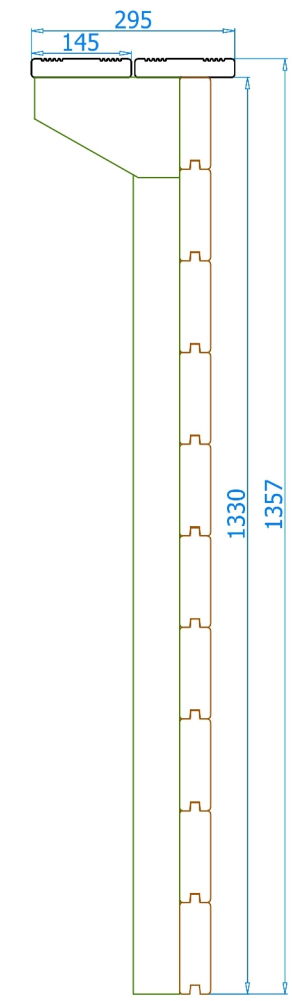

Warranty: 10 years
 Toprail: Standard
 Bottom Dimension: 24.99 m²
 Poolwater depth: 1.20 m
 Pool Watervolume: 29.99 m³

symbole	dimension [mm]
D	5945
D'	6508
W	5492
W'	6012
H	1330
H'	1357

INTERLINE	
Design:	2013.09.16
Drawn:	J.Siemiński
Edited:	2013.09.18

INTERHIVA
Bali 6.55
 Inside Dim. : 595x133
 Outside Dim. : 651x136

Typ:	Octagonal
Material:	Impregnated Spruce KLIV
