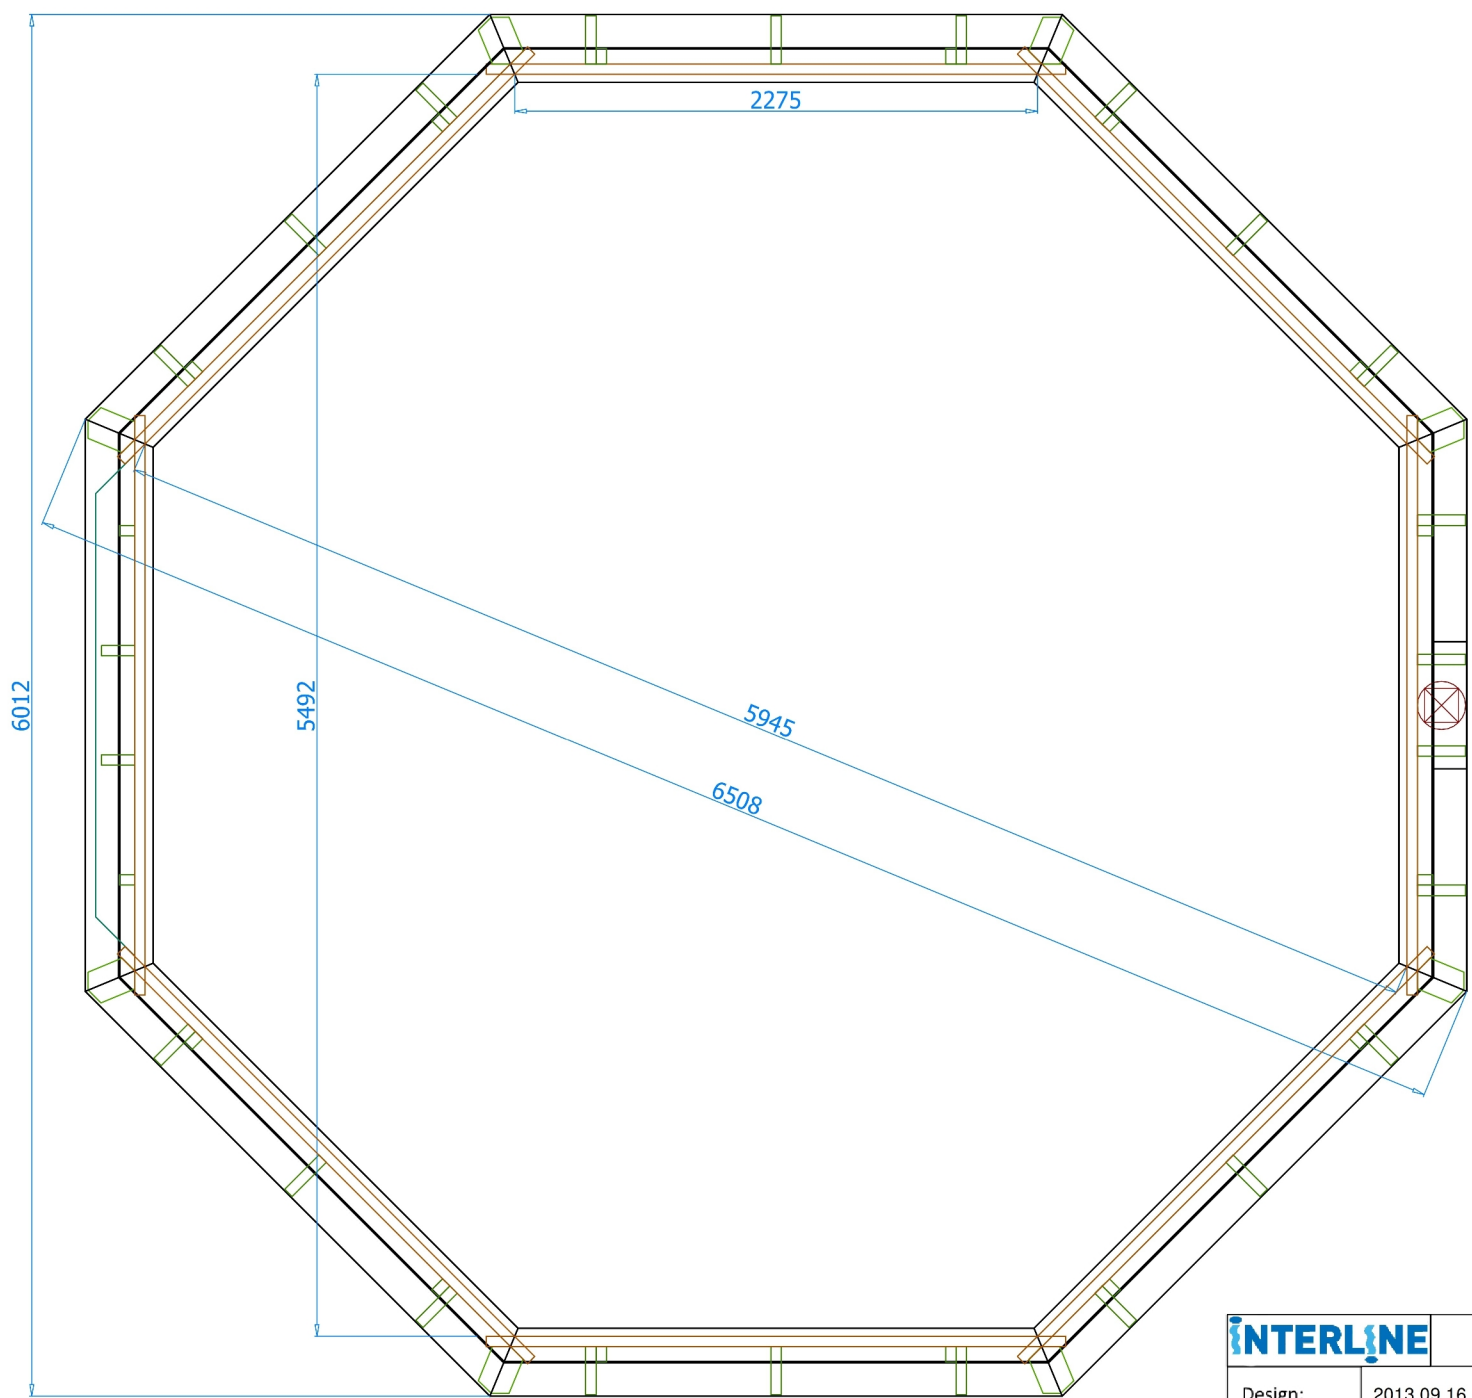

Warranty: 10 years
 Toprail: Standard
 Bottom Dimension: 24.99 m²
 Poolwater depth: 1.20 m
 Pool Watervolume: 29.99 m³

symbole	dimension [mm]
D	5945
D'	6508
W	5492
W'	6012
H	1330
H'	1357

INTERLINE	
Design:	2013.09.16
Drawn:	J.Siemiński
Edited:	2013.09.18

INTERHIVA
Bali 6.55
 Inside Dim. : 595x133
 Outside Dim. : 651x136

Typ:	Octagonal
Material:	Impregnated Spruce KLIV
